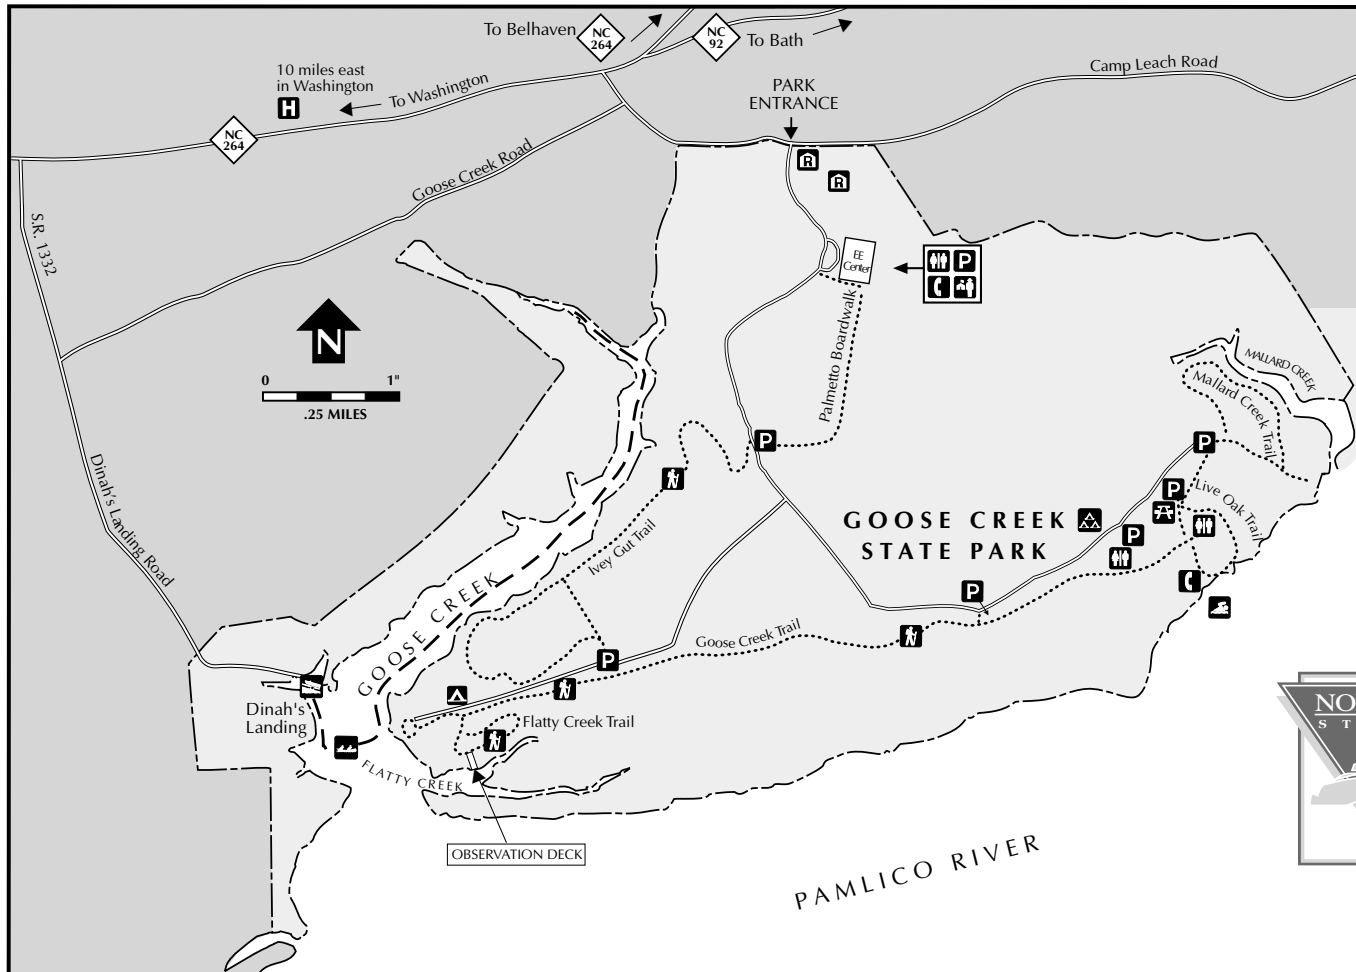

Goose Creek State Park

Map Legend

Boat Ramp	Hospital-Beaufort Co. (252) 975-4319	Ranger Residence
Boundary Line	Park Office	Restrooms
Canoe Trail	Parking	Roads
Environmental Education Center	Picnic Area	Swimming
Group Camping	Primitive Camping	
Hiking Trail	Public Telephone	

Hiking Trails

Flatty Creek Trail	1.0 miles	easy
Goose Creek Trail	1.9 miles	easy
Ivey Gut Trail	2.0 miles	easy
Live Oak Trail	.4 miles	easy
Palmetto Boardwalk	.7 miles	easy
Mallard Creek Trail	1.26 miles	easy