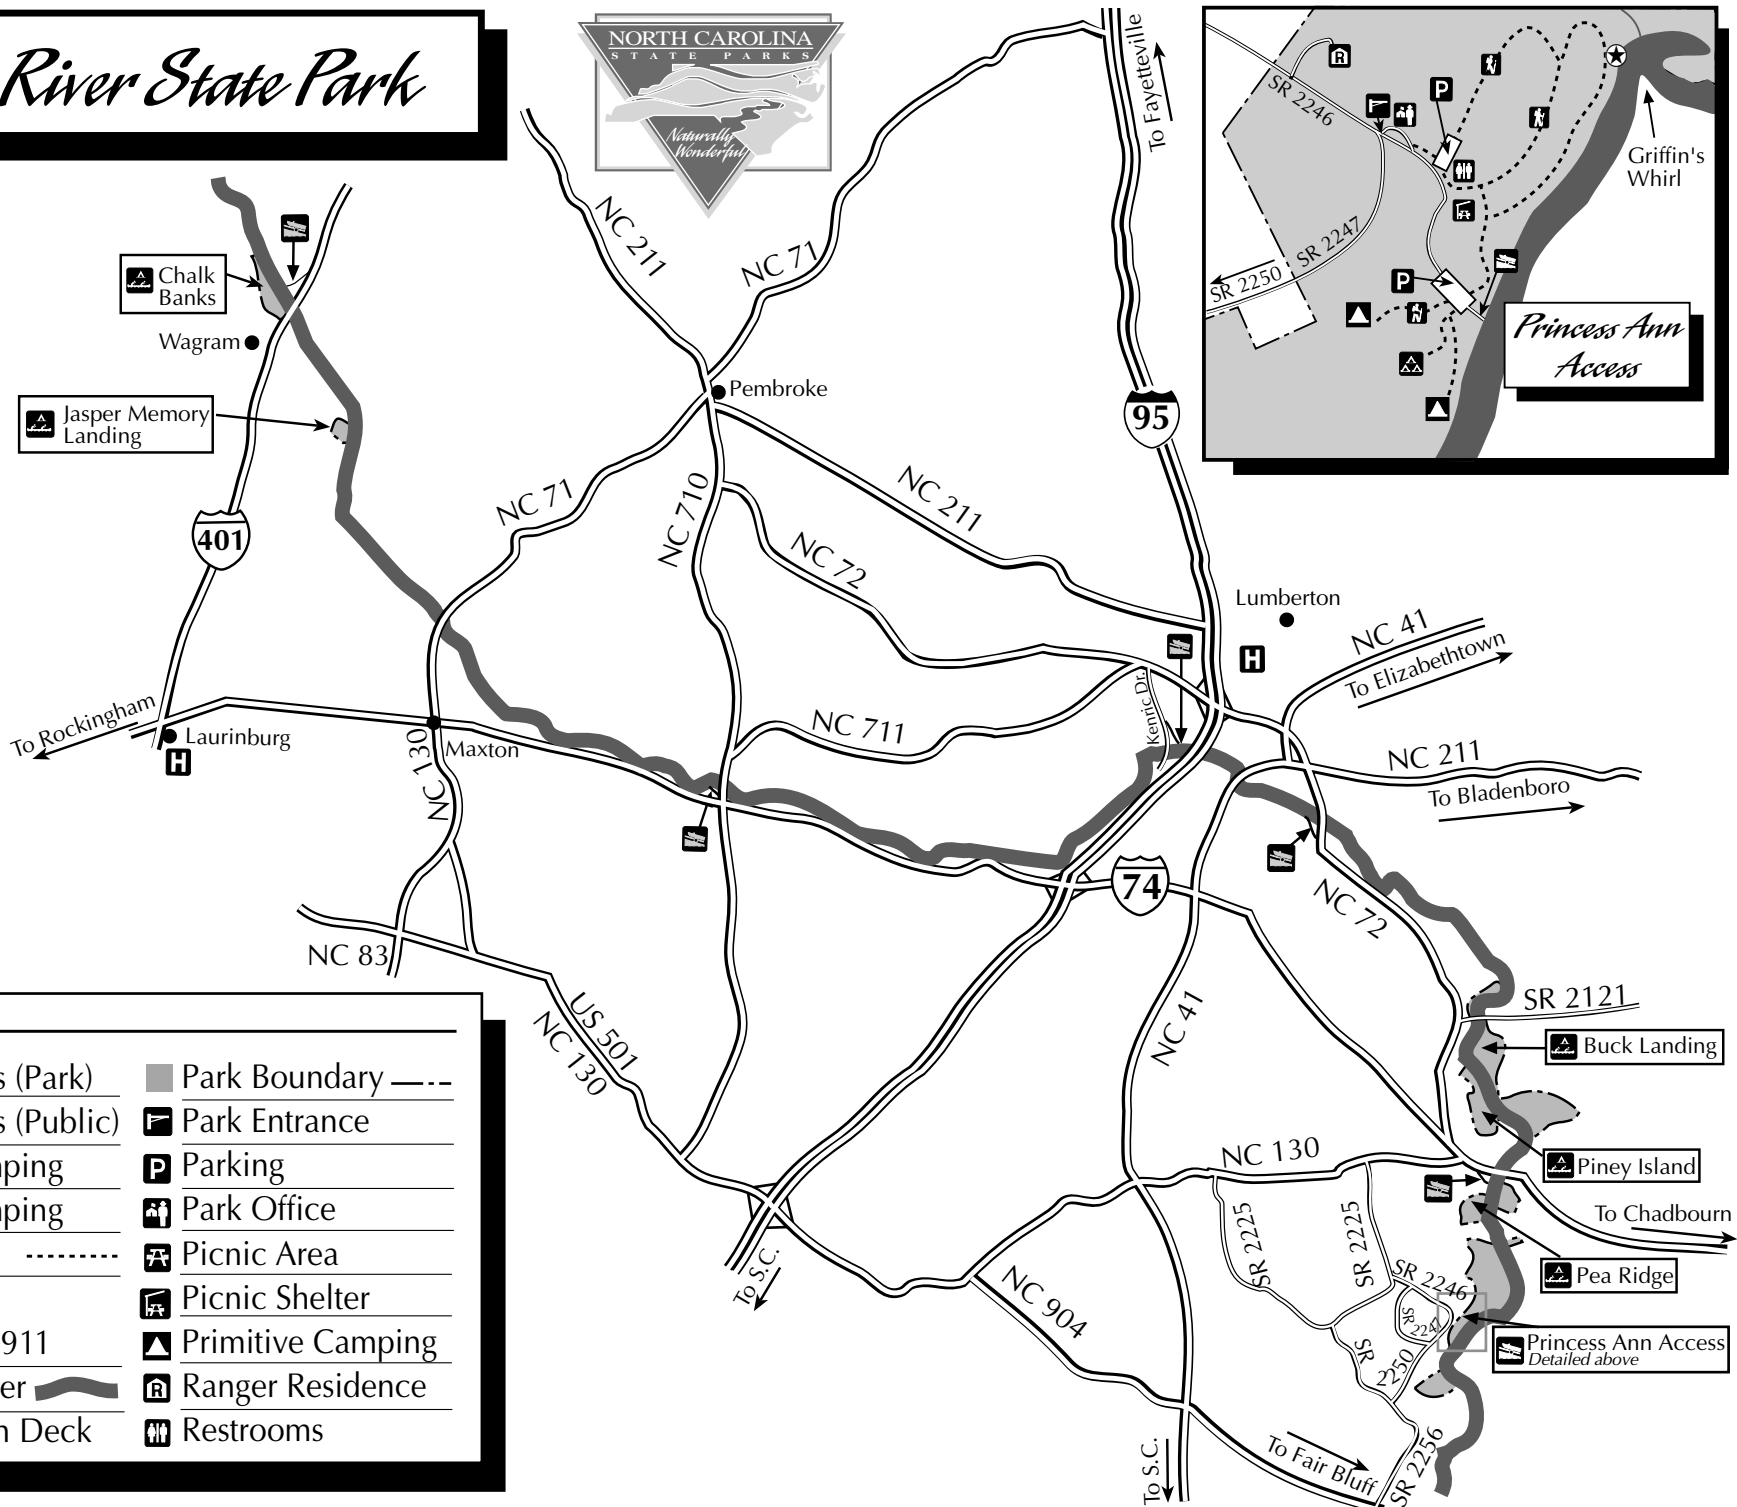

Lumber River State Park

LEGEND

Boat Access (Park)	Park Boundary
Boat Access (Public)	Park Entrance
Canoe Camping	Parking
Group Camping	Park Office
Hiking Trail	Picnic Area
Hospital	Picnic Shelter
Emergency 911	Primitive Camping
Lumber River	Ranger Residence
Observation Deck	Restrooms