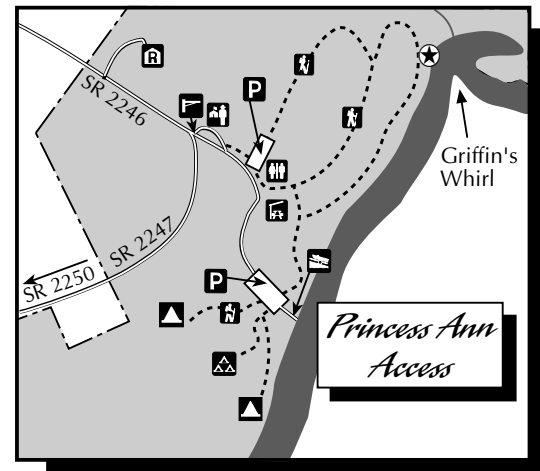

Lumber River State Park

LEGEND

Boat Access (Park)	Park Boundary
Boat Access (Public)	Park Entrance
Canoe Camping	Parking
Group Camping	Park Office
Hiking Trail	Picnic Area
Hospital	Picnic Shelter
Emergency 911	Primitive Camping
Lumber River	Ranger Residence
Observation Deck	Restrooms