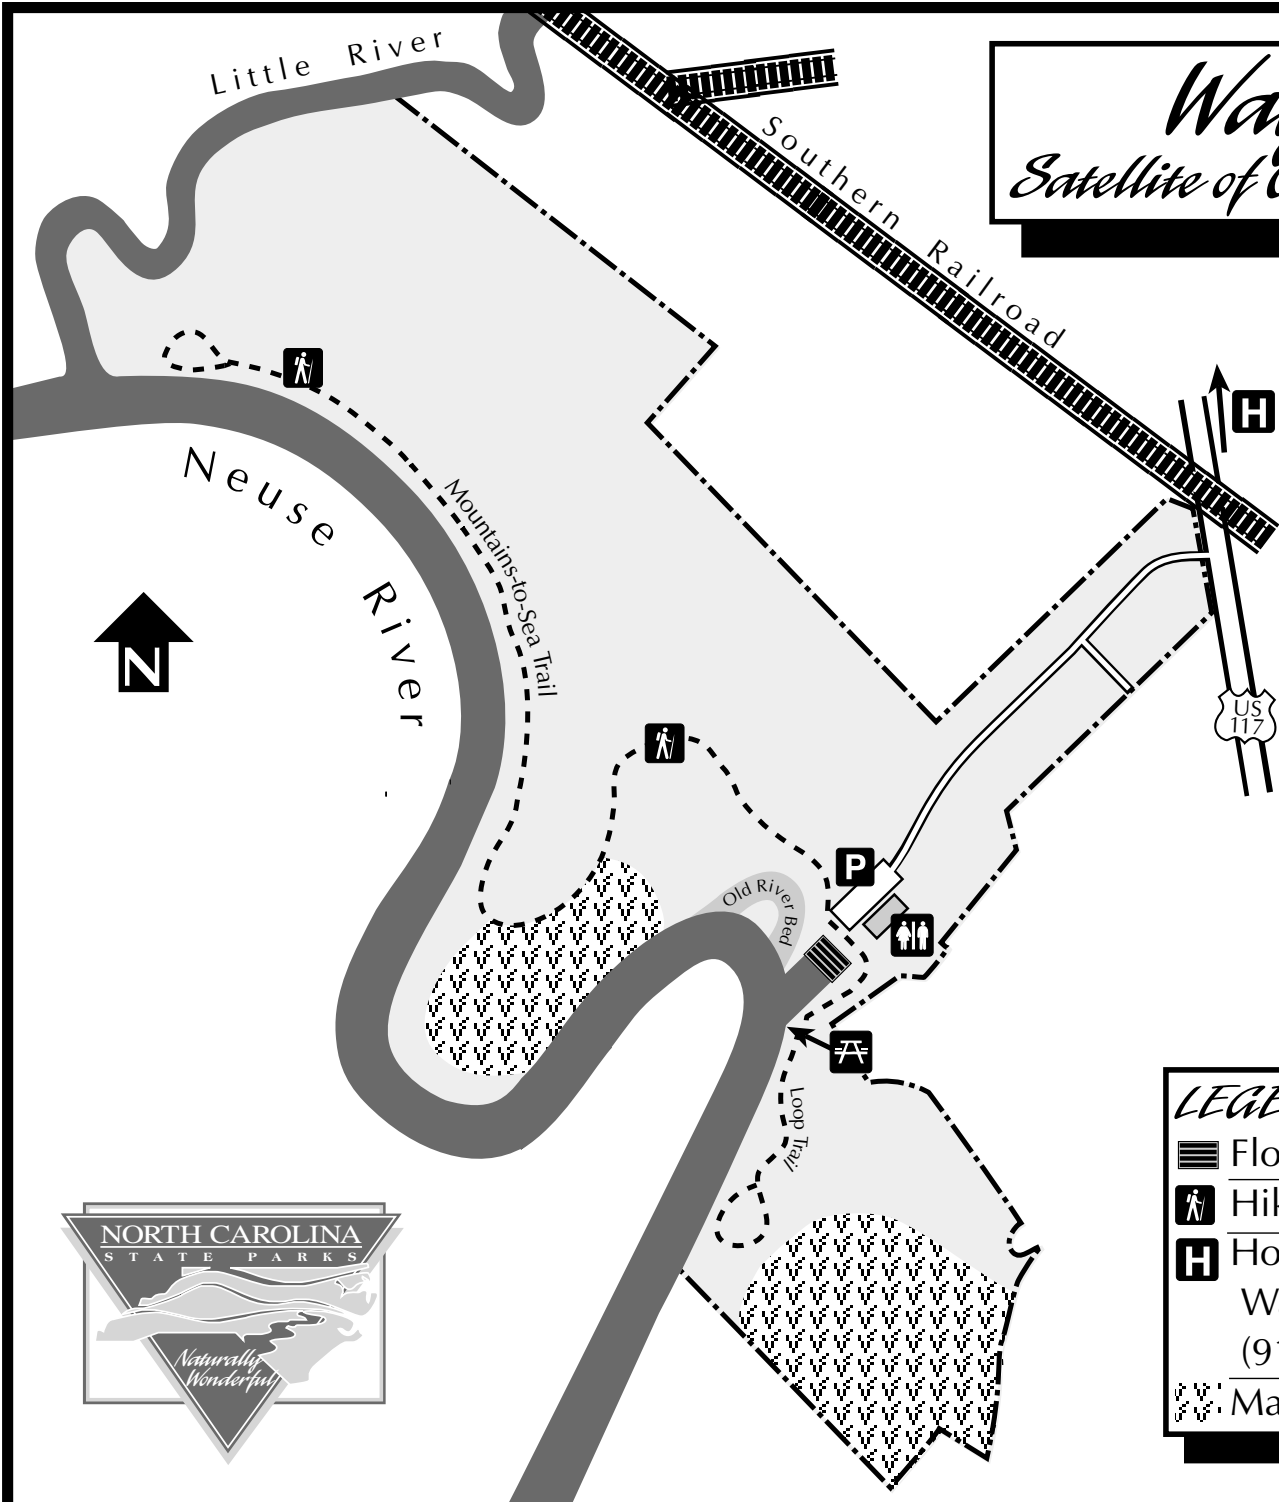

# Waynesborough

Satellite of Cliffs of the Neuse State Park

**LEGEND**

Floating Dock	Park Boundary
Hiking Trails	Parking
Hospital- Wayne Memorial (919) 736-1110	Picnic Area
Marsh	Restrooms
	Roads
	Waterways