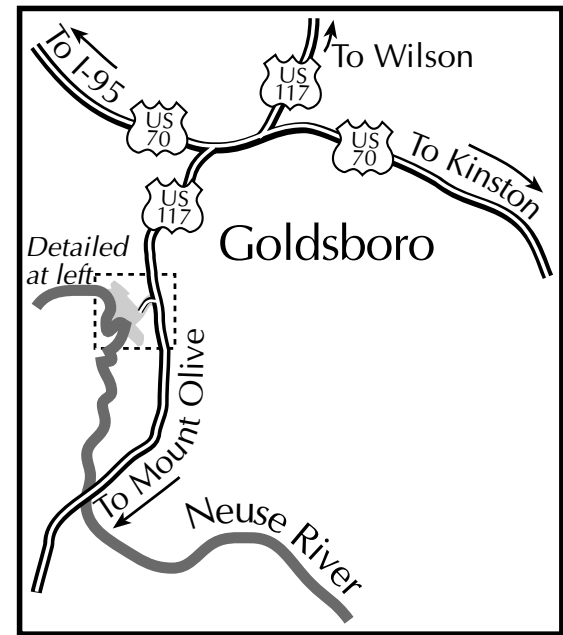

# Waynesborough

Satellite of Cliffs of the Neuse State Park

**LEGEND**

Floating Dock	Park Boundary
Hiking Trails	Parking
Hospital- Wayne Memorial (919) 736-1110	Picnic Area
Marsh	Restrooms
	Roads
	Waterways